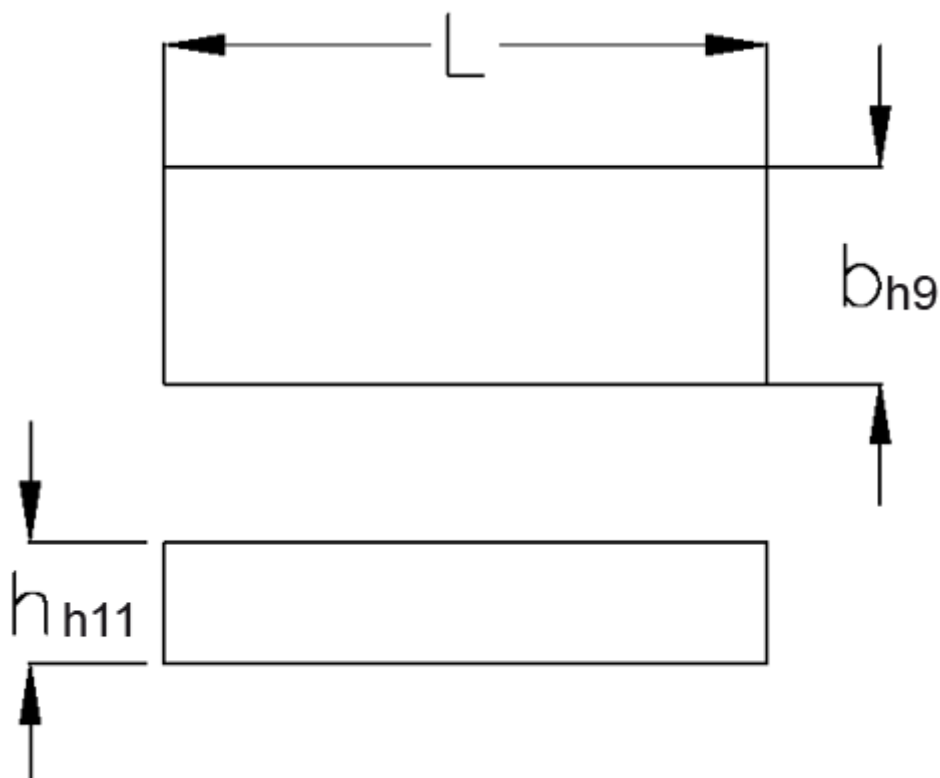

Article number: 09068720

Description: KLEE Feather keys B 8x7x20 DIN 6885

Measures

b	= 8
h	= 7
L	= 20
Tolerance b	= 0.036
Tolerance h	= 0.090
Tolerance L	= -0,3